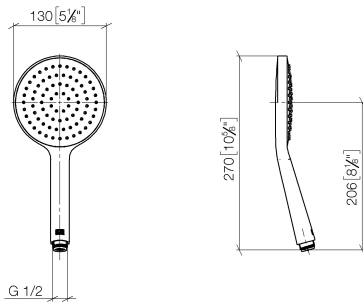

**Concealed single-lever mixer with integrated shower connection with hand shower set - Brushed Dark Platinum**

IMO

ST 050 204 8979

- metal shower hose 1750mm with integrated anti-twist protection
  - Hand shower: COMPACT RAIN, max. flow rate 10 l/min (at 3 bar)
  - spray head Ø 130 mm
- Intrinsic protection against back flow.**

### Spare parts list

No.	Item Number	Name	Quantity used	Delivery time
1	28 060 970-99	Wall bracket swivel - Brushed Dark Platinum	1	30
2	28 322 970-99	Metal shower hose 1/2" x 3/8" x 1750 mm - Brushed Dark Platinum	1	2
3	36 050 970-99	Concealed single-lever mixer with integrated shower connection - Brushed Dark Platinum	1	30

---

IMO

ST 050 204 8979

Concealed single-lever mixer with integrated shower connection with hand shower set - Brushed Dark Platinum

---

IMO

ST 050 204 8979

**Concealed single-lever mixer with integrated shower connection with hand shower set - Brushed Dark Platinum**

ST 050 204 8070  
mm [inches]

**Flow rate chart**

**Certificates**

DVGW\_DW-  
6517DN0129.

LGA\_29983.

WRAS\_2009011.

Concealed single-lever mixer with integrated shower connection with hand shower set - Brushed Dark Platinum