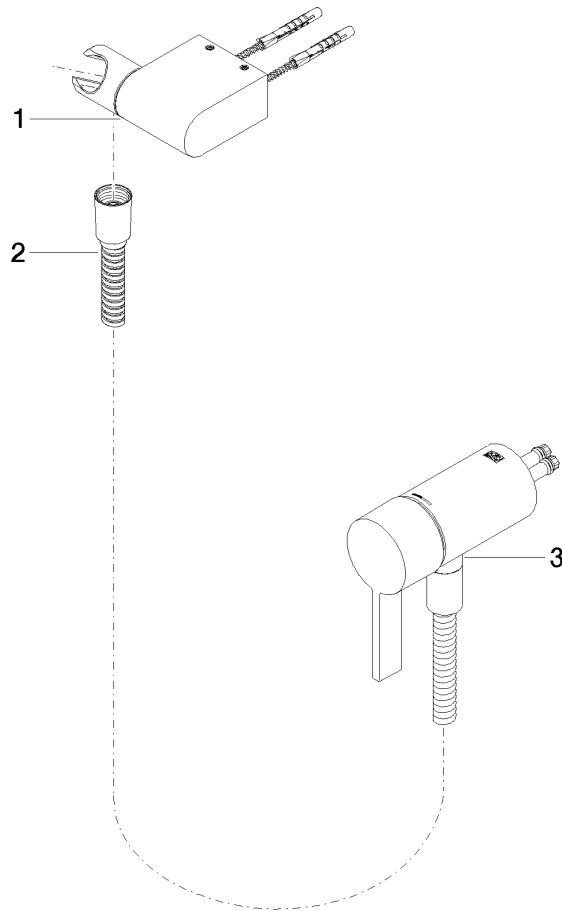

**Hand shower FlowReduce - Brushed Dark Platinum**

28 018 979-99  
0010

**Concealed single-lever mixer with integrated shower connection with hand shower set - Brushed Dark Platinum**

ST 050 204 8070  
mm [inches]

### Spare parts list

No.	Item Number	Name	Quantity used	Delivery time
1	28 060 970-99	Wall bracket swivel - Brushed Dark Platinum	1	30
2	28 322 970-99	Metal shower hose 1/2" x 3/8" x 1750 mm - Brushed Dark Platinum	1	2
3	36 050 970-99	Concealed single-lever mixer with integrated shower connection - Brushed Dark Platinum	1	30