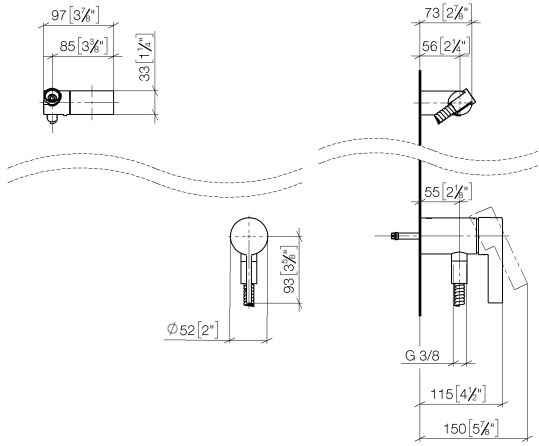

**Concealed single-lever mixer with integrated shower connection with hand shower set - Brushed Dark Platinum**

IMO

ST 050 204 8979

- metal shower hose 1750mm with integrated anti-twist protection
  - Hand shower: COMPACT RAIN, max. flow rate 10 l/min (at 3 bar)
  - spray head Ø 130 mm
- Intrinsic protection against back flow.**

**Hand shower FlowReduce - Brushed Dark Platinum**

28 018 979-99  
0010

**Concealed single-lever mixer with integrated shower connection with hand shower set - Brushed Dark Platinum**

ST 050 204 8070  
mm [inches]